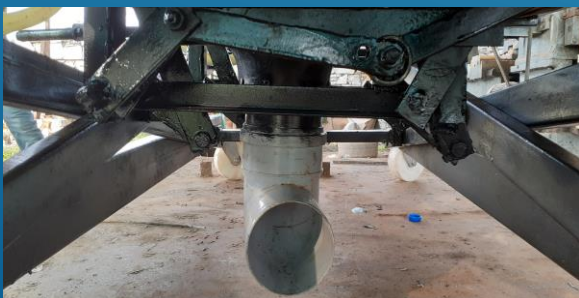

Sliding Commode Opening

Commode with Jet

Water connection

Waste Outlet

It's outer waste pipe can be connected to toilet or commode as per availability at home. Height of bed can be adjusted as per height of commode at home so waste can flow through the commode.