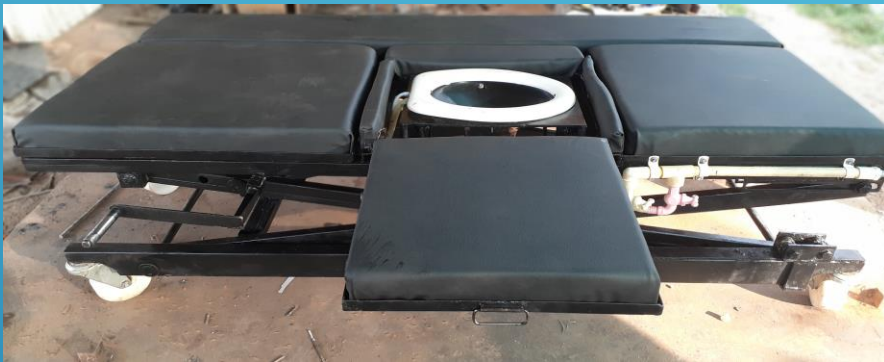

NURSING BED WITH COMMODE FOR HOME USE

Ranka Engineering Company
NH-8, Pasoond, Distt- Rajsamand ,
Rajasthan -INDIA
Call – 8385091880/9680335480

FEATURES-

- ▶ Adjustable Height Up to 12 inches
- ▶ Movable
- ▶ Attached commode with water facility
- ▶ Bear weight up to 120 Kg
- ▶ Comfortable removable mattress

Sliding Commode Opening

Commode with Jet

Water connection

Waste Outlet

It's outer waste pipe can be connected to toilet or commode as per availability at home. Height of bed can be adjusted as per height of commode at home so waste can flow through the commode.